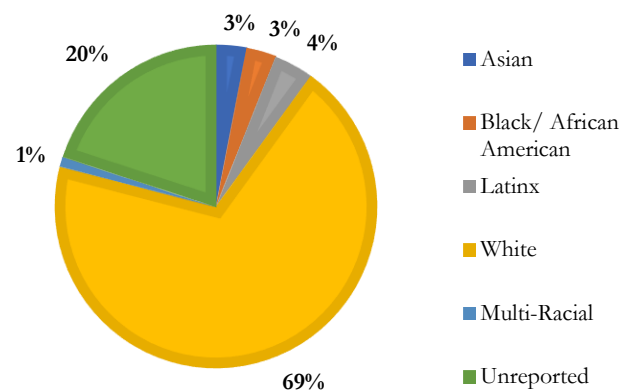

Principia College

Elsah, Illinois

Students

Student Population (Fall 2018): 447 (all undergraduates)

Student-to-Faculty Ratio: 6:1

International Student Data: 17% of all undergraduate students

GENDER DEMOGRAPHICS

ETHNICITY DEMOGRAPHICS

Academics

Total Academic Programs: 34 undergraduate majors

Total STEM Programs: 8 (25 total graduates)

Most Popular Programs (Academic Year 2018-2019)

- Business Administration and Management (11 graduates)
- Mass Communication/Media Studies (11 graduates)
- Computer Science (8 graduates)
- Drama & Theatre Arts (8 graduates)
- Environmental Biology (8 graduates)