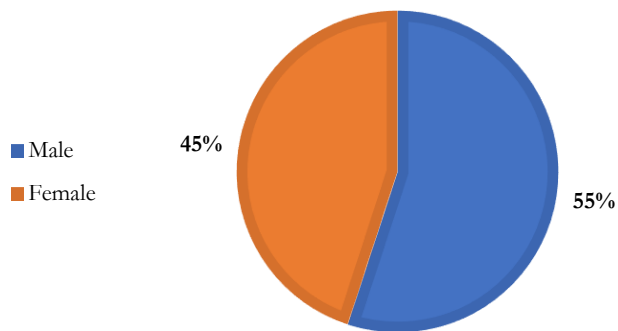

Principia College

Elsah, Illinois

Students

Student Population (Fall 2018): 447 (all undergraduates)

Student-to-Faculty Ratio: 6:1

International Student Data: 17% of all undergraduate students

GENDER DEMOGRAPHICS

ETHNICITY DEMOGRAPHICS

Academics

Total Academic Programs: 34 undergraduate majors

Total STEM Programs: 8 (25 total graduates)

Most Popular Programs (Academic Year 2018-2019)

- Business Administration and Management (11 graduates)
- Mass Communication/Media Studies (11 graduates)
- Computer Science (8 graduates)
- Drama & Theatre Arts (8 graduates)
- Environmental Biology (8 graduates)