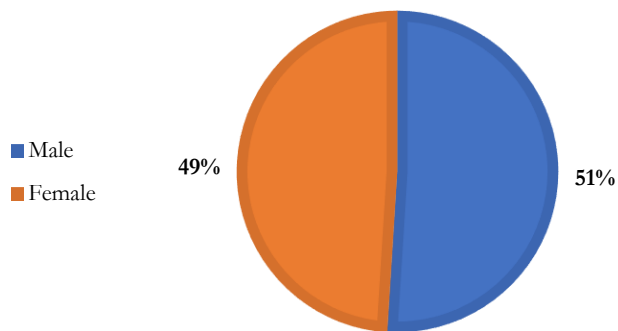

### Students

**Student Population (Fall 2017):** 455 (all undergraduates)

**Student-to-Faculty Ratio:** 6:1

**International Student Data:** 18% of all undergraduate students

#### GENDER DEMOGRAPHICS