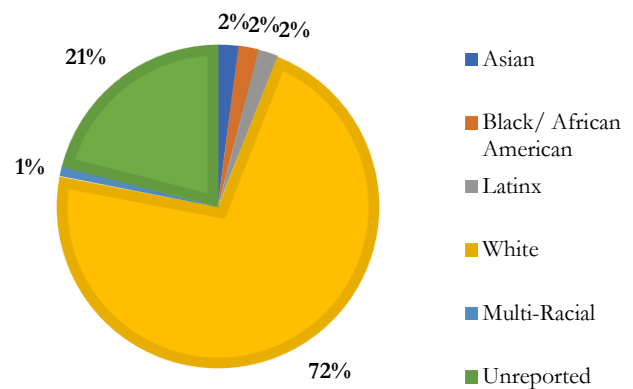

ETHNICITY DEMOGRAPHICS

Academics

Total Academic Programs: 34 undergraduate majors

Total STEM Programs: 8 (25 total graduates)

Most Popular Programs (Academic Year 2017-18)

- Education (19 graduates)
- Business Administration and Management (15 graduates)
- Mass Communication/Media Studies (10 graduates)
- Computer Science (10 graduates)
- Drama & Theatre Arts (8 graduates)

Finances

Tuition and Fees (Academic Year 2018-2019): $29,470

Students Who Receive Financial Aid: 98%

Total Dollars of Available Financial Aid: $12,176,365

Average Financial Aid per Student: $27,301

Impact

Local and State Economic Impact:

Total Impact to Illinois (2015): $61,972,627

Total Illinois Jobs (2015): 691

Total Local Impact (2015): $56,789,891

Total Local Jobs (2015): 663

Sources:

Federation of Independent Illinois Colleges and Universities (FICU): Economic Impact Calculator
National Center for Education Statistics (NICU): Integrated Postsecondary Education Data System