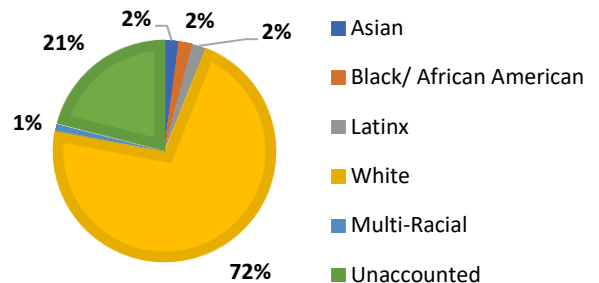

Associated Colleges of Illinois

Principia College

Elsah, Illinois

Students

Student Population (Fall 2017): 455 (all undergraduates)

Student-to-Faculty Ratio: 6:1

International Student Data: 18% of all undergraduate students

Employment Rate Two Years After Graduation: N/A

Median Income 6 Years After Graduation: N/A

GENDER DEMOGRAPHICS

ETHNICITY DEMOGRAPHICS

Academics

Total Academic Programs: 28 undergraduate majors

Total STEM Programs: 6 (28 total graduates)