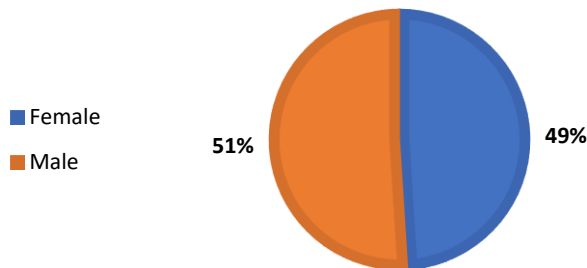

Associated Colleges of Illinois

Principia College

Elsah, Illinois

Students

Student Population (Fall 2017): 455 (all undergraduates)

Student-to-Faculty Ratio: 6:1

International Student Data: 18% of all undergraduate students

Employment Rate Two Years After Graduation: N/A

Median Income 6 Years After Graduation: N/A

GENDER DEMOGRAPHICS

ETHNICITY DEMOGRAPHICS

Academics

Total Academic Programs: 28 undergraduate majors

Total STEM Programs: 6 (28 total graduates)